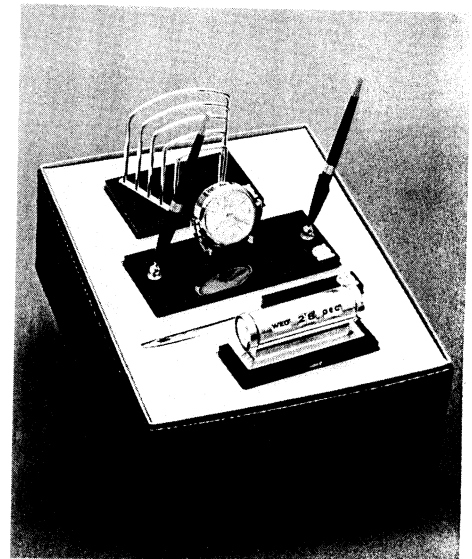

2304 - 37RK CLOCK — DOUBLE PEN — 59 RACK
82 CALENDAR — 42 OPENER